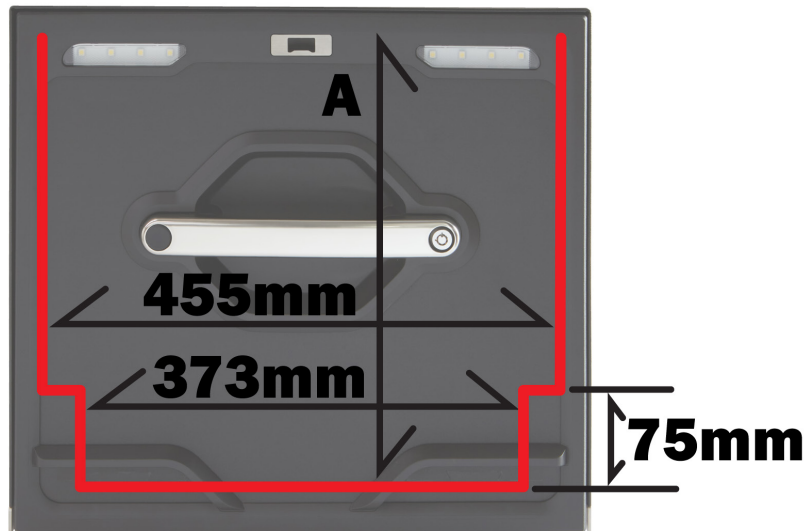

## Drawer Model and Internal Size Guide

Drawer Model	180x	280x	460x	180x	280x	460x
Internal Size	950	950	950	1400	1400	1400
<b>A - Height</b>	110mm	210mm	390mm	110mm	210mm	390mm
<b>B - Depth</b>	895mm	895mm	895mm	1345mm	1345mm	1345mm