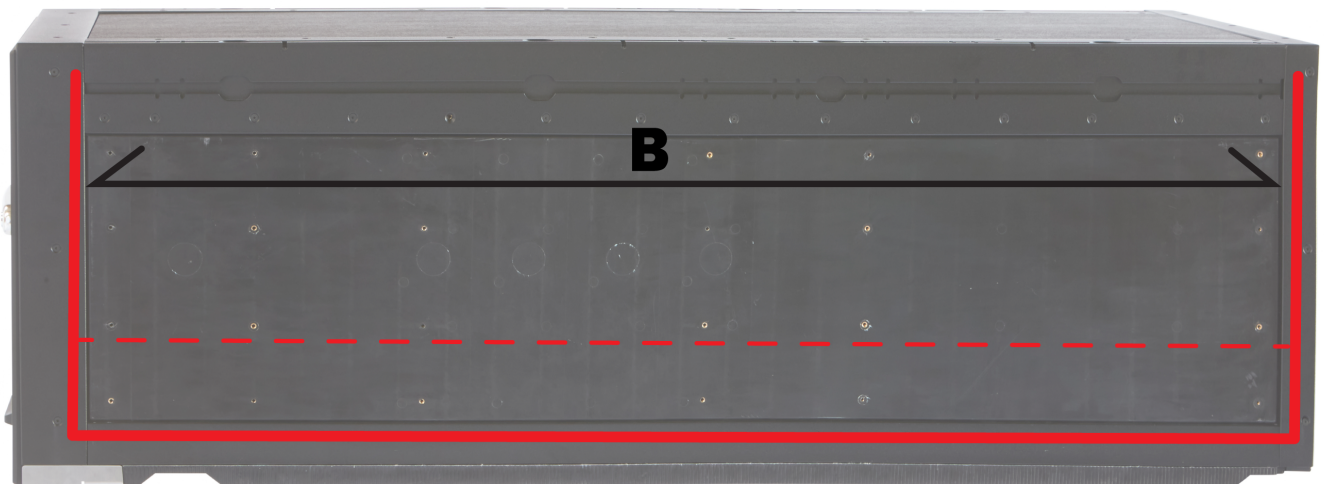

## Drawer Model and Internal Size Guide

Drawer Model	180x	280x	460x	180x	280x	460x
Internal Size	950	950	950	1400	1400	1400
<b>A - Height</b>	110mm	210mm	390mm	110mm	210mm	390mm
<b>B - Depth</b>	895mm	895mm	895mm	1345mm	1345mm	1345mm